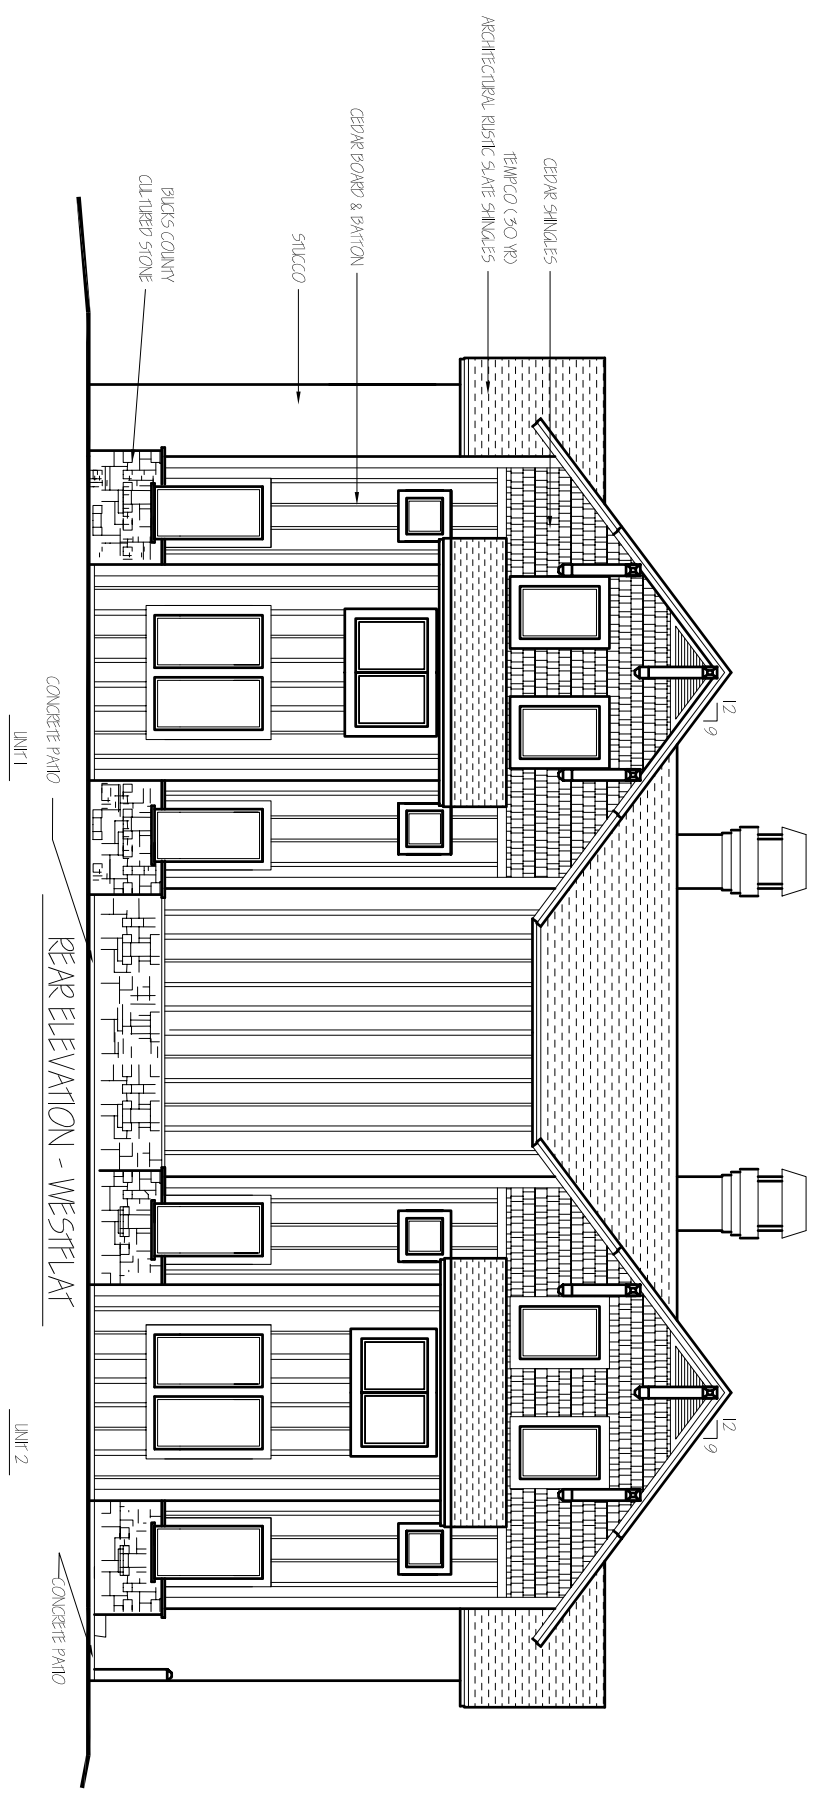

LONE SKY DEVELOPMENT  
 &  
 BLUE RIBBON BUILDERS  
 P.O. BOX 160068  
 BIG SKY, MT 59716

**BLACK EAGLE LODGES**  
 -A CONDOMINIUM DEVELOPMENT -  
 LOTS 20 & 21, MOUNTAIN VILLAGE SUBDIVISION  
 BIG SKY, MT

THESE PLANS ARE INTENDED TO BE REPRESENTATIVE ONLY AND MAY CONTAIN ERRORS. THE DEVELOPER, ARCHITECT AND ARCHITECT RESERVE THE RIGHT TO MAKE CHANGES IN THE FINAL DESIGN WITHOUT NOTICE.

DAVID R. GRIGSBY  
 ARCHITECT  
 16 B GEYSER STREET  
 BIG SKY, MT  
 (406) 682-7142  
 FAX (406) 682-5031